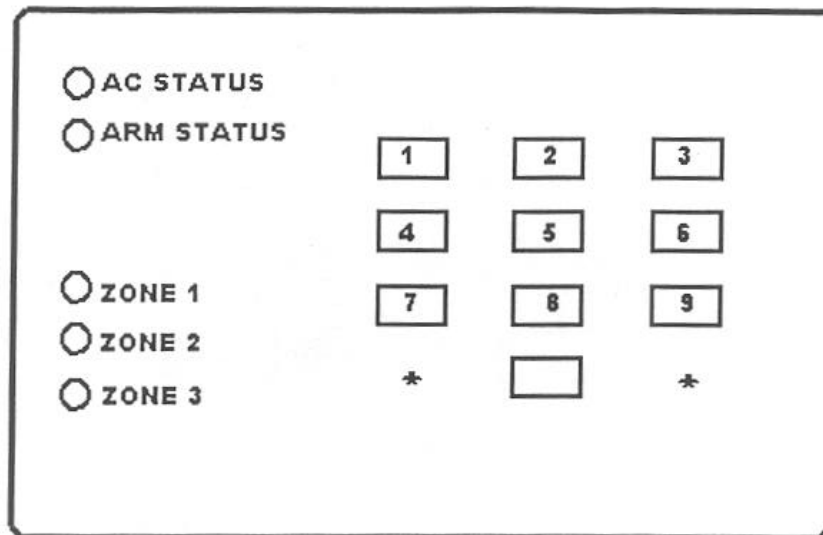

Omega 3012

This system has a twelve digit keypad with one green A/C light, one red arming light, and three red zone lights.

- | | |
|--|---|
| Disarm | enter code, red light goes out |
| Arm | enter code, red light will flash, delay begins. |
| No Set | if a zone light is off, the zone is faulted |
| <u>NOTE</u> : this system cannot be force armed! | |
| Reset System | disarm system as normal |
| Code Change | press blank key, enter old code, enter new code twice |